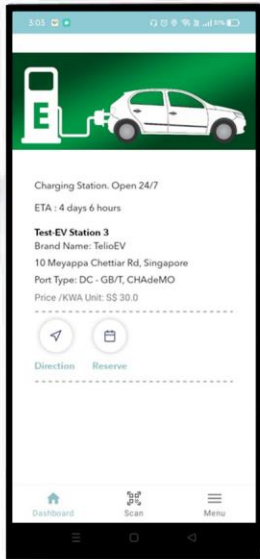

EV CHARGING MOBILE APPLICATION

Readily available mobile application for local and overseas domain.
Our mobile application is customisable to suit our client's needs.

Locate Stations

Identify Stations

Make Reservations