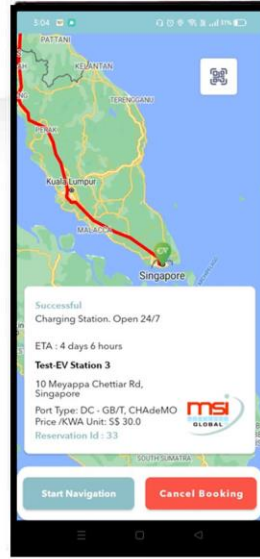

EV CHARGING MOBILE APPLICATION

Readily available mobile application for local and overseas domain.
Our mobile application is customisable to suit our client's needs.

Locate Stations

Identify Stations

Make Reservations