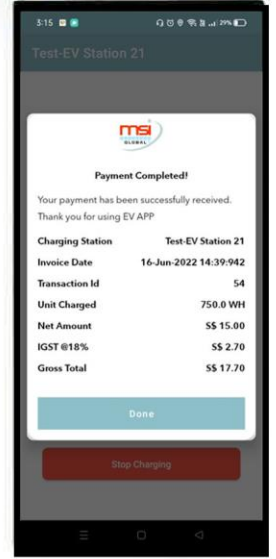

Navigation & Booking

Generate Invoices

EV CHARGING MANAGEMENT SYSTEM (EVCMS)

Readily available evCMS in management of EV Charging and Billing.

Our system can provide seamless integrations with various Charge Point Operators (CPOs).