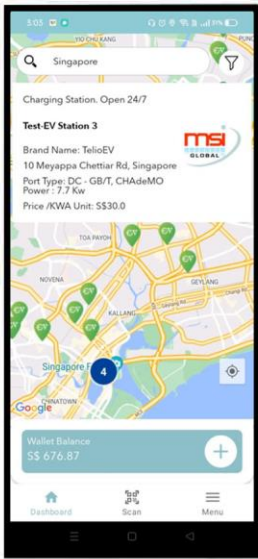

EV CHARGING MOBILE APPLICATION

Readily available mobile application for local and overseas domain.
Our mobile application is customisable to suit our client's needs.

Locate Stations

Identify Stations

Make Reservations